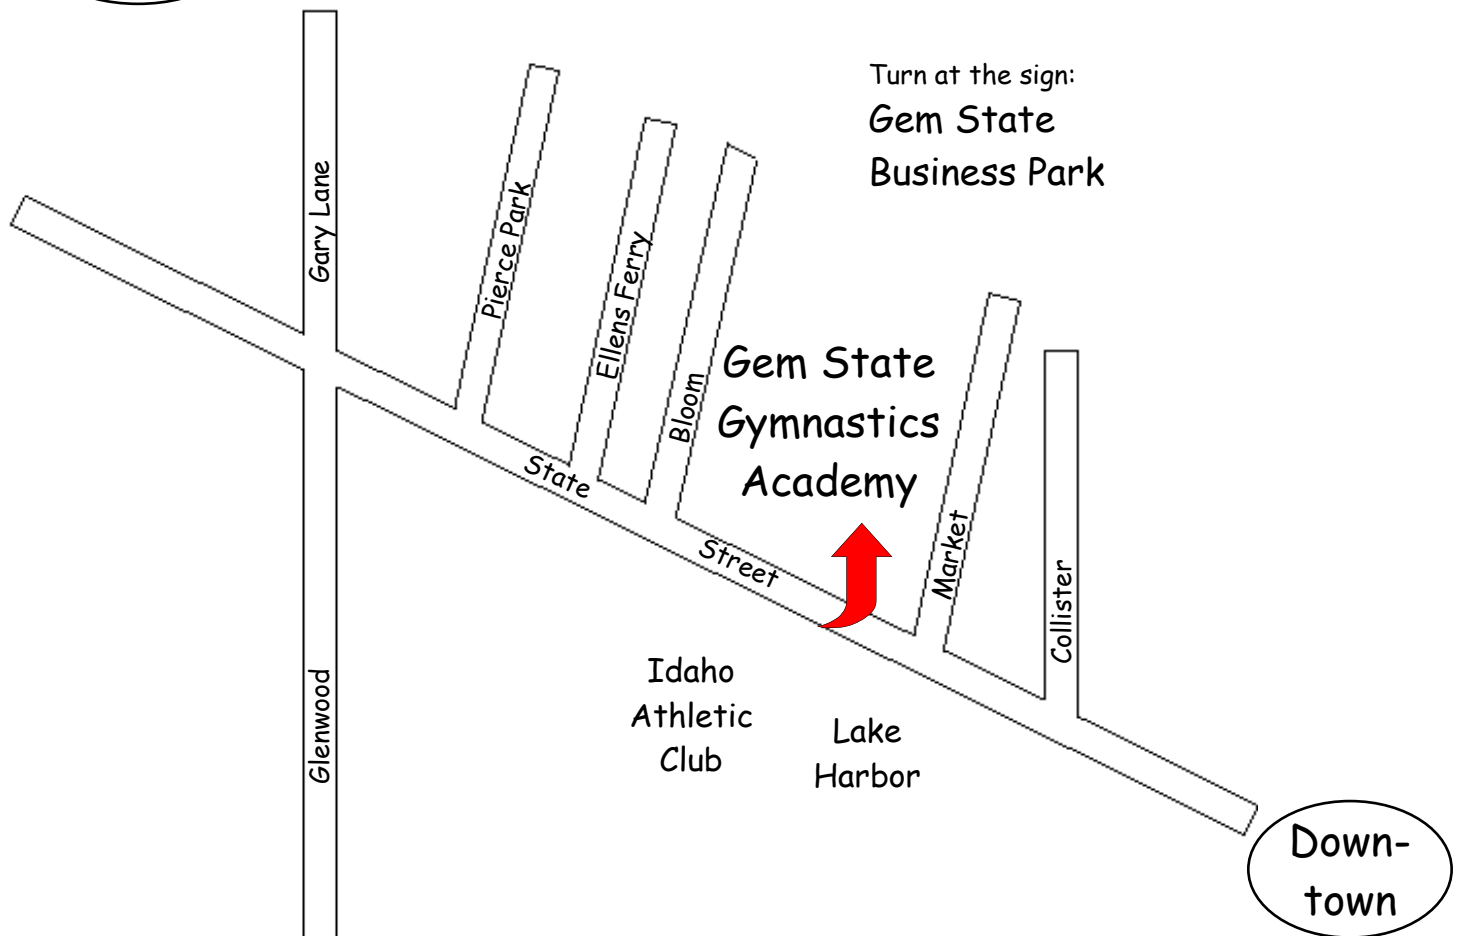

Directions to Gem State Gymnastics Academy

Eagle

An Exciting Learning Experience

5420 W. State Street
Boise, Idaho 83703

853-3220

www.gemstategymnastics.com